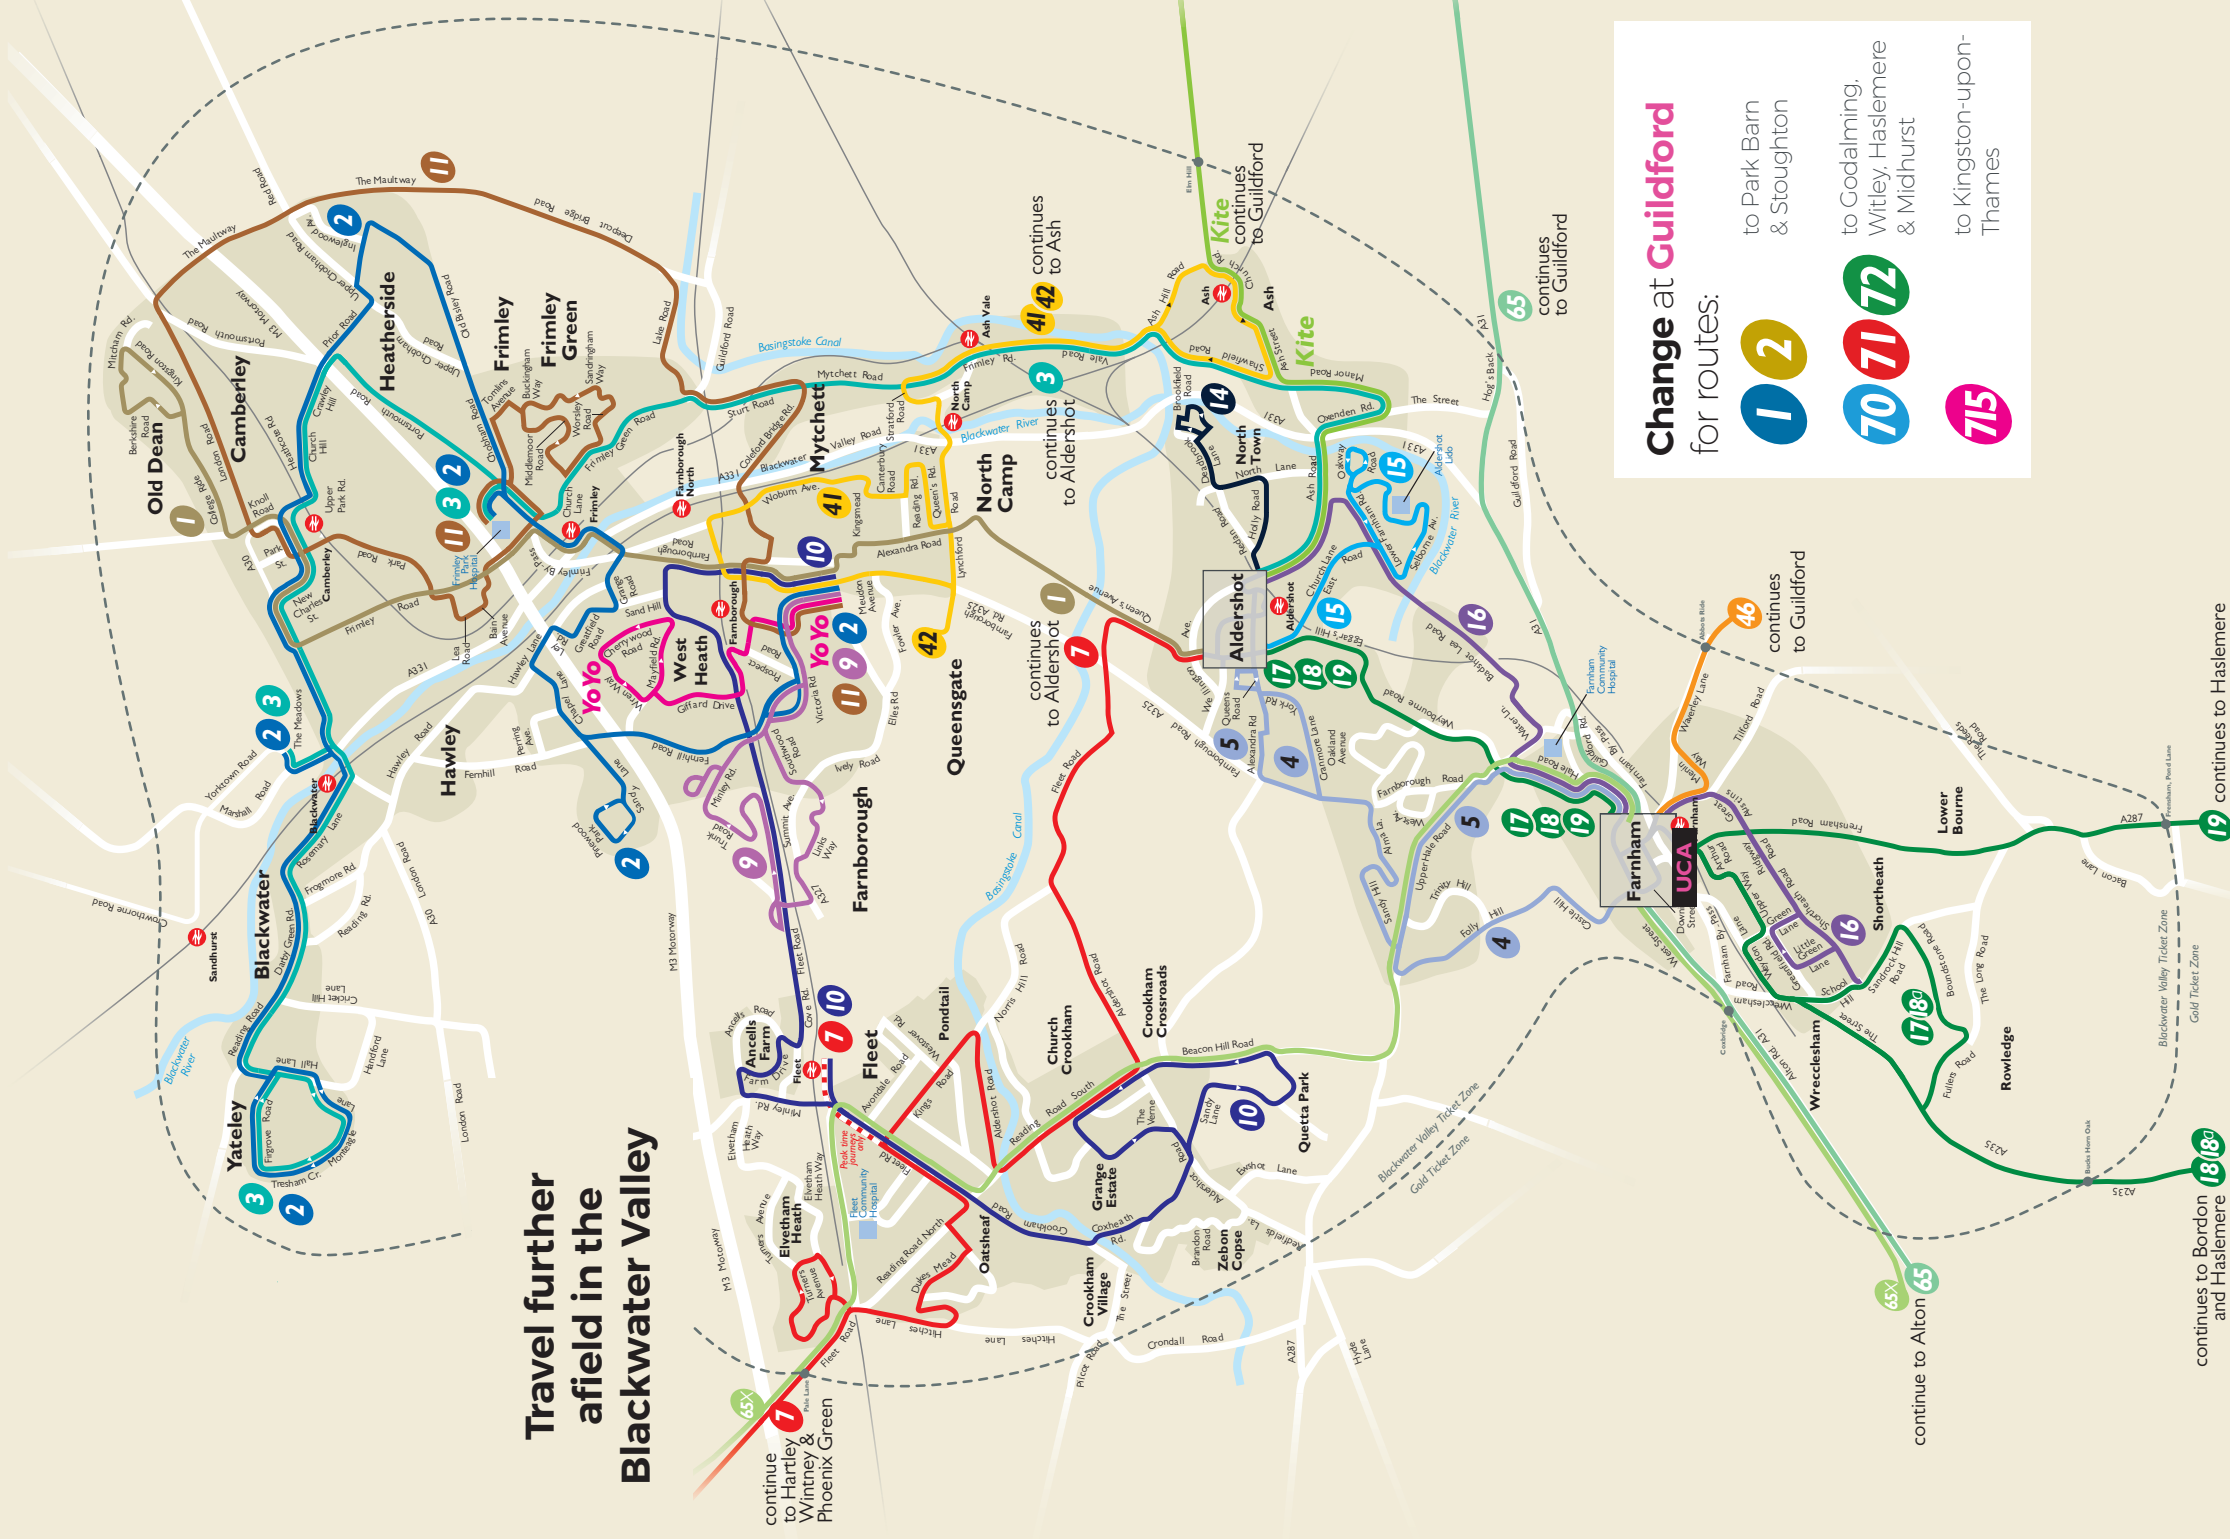

University for the Creative Arts bus routes

Hello and welcome

Hello and welcome to your guide all about getting to the **University for the Creative Arts** by bus. Whether you've just started or returning for another year, we think you'll find your bus routes easy and convenient. Inside this guide are details of where buses run and details of great ticket deals just for students and staff of the **University for the Creative Arts**.

Our drivers will pick you up from any bus stop along the route, simply put your hand out so they know when you wish to get on. If you're not sure which route is best for you, our online journey planner can help, just visit stagecoachbus.com.

If you're a member of staff there is also a ticket discount scheme for you, details can be found on your intranet.

New for 2018-19